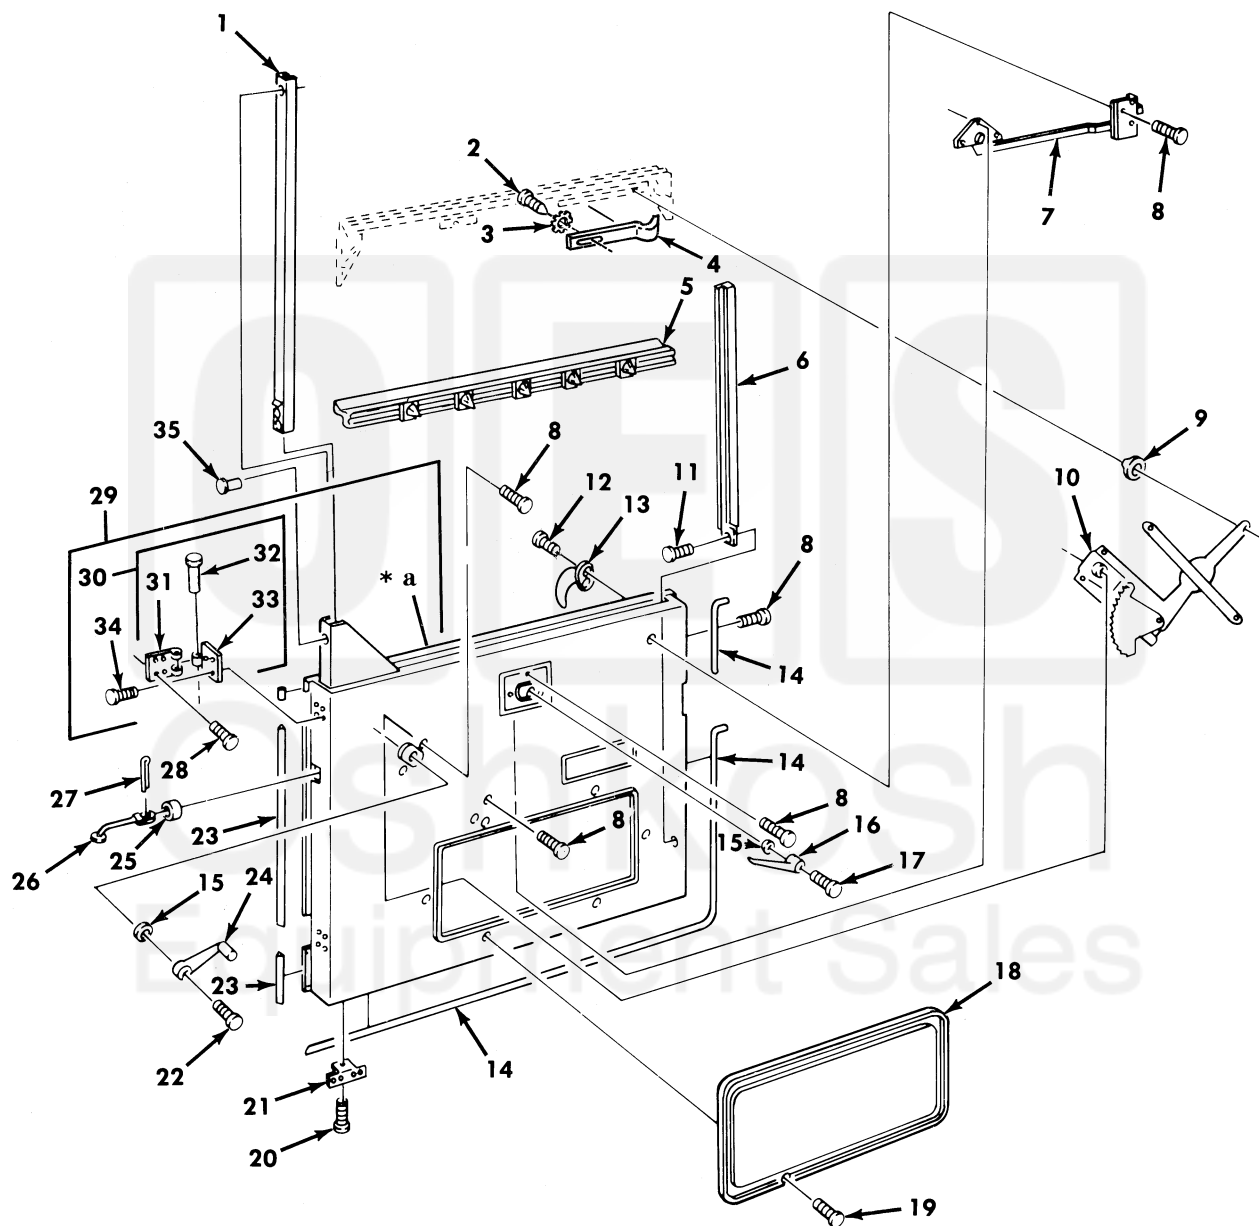

UNIT, DIRECT SUPPORT, AND GENERAL SUPPORT MAINTENANCE  
REPAIR PARTS AND SPECIAL TOOLS LIST  
TRUCK, 5-TON, 6X6, M809 SERIES TRUCKS (DIESEL)

\* a PART OF ITEM 29

Figure 256. Door, Cab Assembly.

(1) ITEM NO	(2) SMR CODE	(3) NSN	(4) CAGEC	(5) PART NUMBER	(6) DESCRIPTION AND USABLE ON CODE (UOC)	(7) QTY
GROUP 1801 BODY,CAB,AND HOOD ASSEMBLIES						
FIG. 256 DOOR,CAB ASSEMBLY						
1	PAOZZ	2540-00-737-3298	19207	7373298	CHANNEL,LIFT,VEHICL.....	2
2	PAOZZ	5305-00-995-3569	96906	MS24629-22	SCREW,TAPPING.....	2
3	PAOZZ	5310-00-209-0788	96906	MS35335-30	WASHER,LOCK.....	2
4	PAOZZ	2510-01-022-5783	19207	11682321	BRACKET,CAB DOOR SASH STOP.....	2
5	PAOZZ	2510-00-737-3287	19207	7373287	WEATHERSTRIP.....	2
6	PAOZZ	2540-00-737-3286	19207	7373286	CHANNEL,LIFT,VEHICL.....	2
7	PAOZZ	2540-00-737-3276	19207	7373276	LATCH,DOOR,VEHICULA LEFT.....	1
7	PAOZZ	2540-00-737-3277	19207	7373277	LATCH,DOOR,VEHICULA RIGHT.....	1
8	PAOZZ	5305-00-531-0339	21450	594270	SCREW,ASSEMBLED WAS.....	12
9	PAOZZ	2540-00-562-0422	19207	7529309	FASTENER,REGULATOR.....	4
10	PAOZZ	2540-00-693-0602	19207	7373289	REGULATOR,VEHICLE W LEFT.....	1
10	PAOZZ	2540-00-693-0603	19207	7373290	REGULATOR,VEHICLE W RIGHT.....	1
11	PAOZZ	5305-00-442-3217	96906	MS24629-66	SCREW,TAPPING.....	2
12	PAOZZ	5305-00-483-2339	19207	8743908	SCREW,CAP,SOCKET HE.....	4
13	PAOZZ	2540-00-741-0715	19207	7410715	HANDLE,DOOR,VEHICUL.....	2
14	PAOZZ	9390-01-285-9623	19207	12368265	NONMETALLIC SPECIAL.....	2
15	PAOZZ	5330-00-621-2565	19207	7397852	GASKET.....	4
16	PAOZZ	2540-00-797-5609	19207	7975609	HANDLE,DOOR,VEHICUL.....	2
17	PAOZZ	5305-00-088-1302	19207	8743909	SCREW,CAP,SOCKET HE.....	2
18	PAOZZ	5340-00-693-0604	19207	7373299	COVER,ACCESS.....	2
19	PAOZZ	5305-00-855-0961	96906	MS24629-35	SCREW,TAPPING,THREA.....	12
20	PAOZZ	5305-00-432-4163	96906	MS51861-24	SCREW,TAPPING.....	10
21	PAOZZ	5340-00-737-3283	56442	7373283	BRACKET,ANGLE.....	10
22	PAOZZ	5305-00-145-0602	19207	8743910	SCREW,CAP,SOCKET HE.....	2
23	PAOZZ	9390-01-285-9623	19207	12368265	NONMETALLIC SPECIAL.....	2
24	PAOZZ	2540-00-737-3304	19207	7373304	HANDLE,WINDOW REGUL.....	2
25	PAOZZ	2510-00-057-1630	19207	8757843	PAD,DOOR CHECK.....	2
26	PAOZZ	2510-01-084-9633	19207	8757842-1	ROD,DOOR CHECK,VEHI.....	2
27	PAOZZ	5315-00-059-0205	96906	MS24665-490	PIN,COTTER.....	2
28	PAOZZ	5305-01-237-7571	19207	8743912	SCREW,CAP,SOCKET HE.....	12
29	PAOOO	2510-00-737-3293	19207	7373293	DOOR,VEHICULAR RIGHT.....	1
29	PAOOO	2510-00-737-3294	5U403	7373294	DOOR,VEHICULAR LEFT.....	1
30	PAOZZ	5340-00-737-3284	19207	7373284	.HINGE,BUTT.....	2
31	PAOZZ	5340-01-114-7657	19207	7529302	..LEAF,BUTT HINGE.....	2
32	PAOZZ	5315-00-338-1621	19207	7539131	..PIN,STRAIGHT,HEADED.....	2
33	PAOZZ	5340-01-114-7656	19207	7529301	..LEAF,BUTT HINGE.....	2
34	PAOZZ	5305-00-078-7021	19207	8743911	.SCREW,CAP,SOCKET HE.....	8
35	PAOZZ	5320-00-262-6492	11083	7B5049	RIVET,TUBULAR.....	2